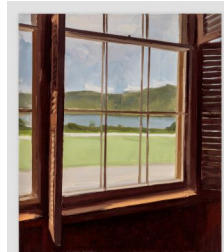

Carrie Mae Smith
Looking Out Over Hyde Bay
2022
Oil on ACM panel (Aluminum
Composite Material)
14h x 12w inches
35.56h x 30.48w cm
CS-127