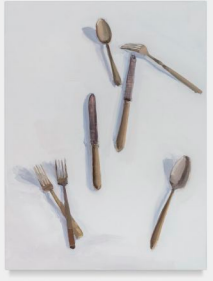

Carrie Mae Smith
Flatware on White Linen
2022
Oil on ACM panel (Aluminum
Composite Material)
24h x 18w inches
60.96h x 45.72w cm
CS-129