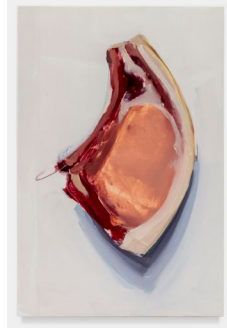

Carrie Mae Smith
Rib Eye Steak
2022
Oil on Mylar mounted on
panel
14h x 12w inches
CS-107

Carrie Mae Smith
*Two Pork Chops,
Overlapping*
2022
Oil on Mylar mounted on
panel
12h x 12w inches
30.48h x 30.48w cm
CS-161

Carrie Mae Smith
Three Pork Chops
2023
Oil on Mylar mounted on
panel
12h x 12w inches
30.48h x 30.48w cm
CS-162

Carrie Mae Smith
Lamb Chops
2022
Oil on Mylar mounted on
panel
22h x 13w inches
55.88h x 33.02w cm
CS-106