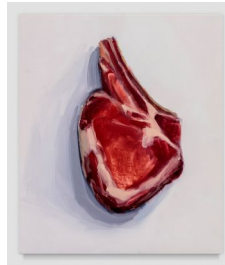

Carrie Mae Smith
Rib Eye Steak
2022
Oil on Mylar mounted on
panel
14h x 12w inches
CS-107