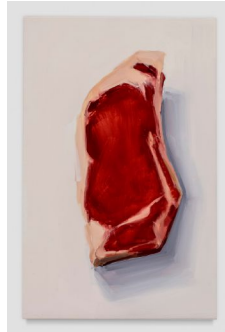

Carrie Mae Smith
Rib Eye Steak
2022
Oil on Mylar mounted on
panel
14h x 12w inches
CS-107

Carrie Mae Smith
NY Strip Steak
2023
Oil on Mylar mounted on
panel
14h x 9w inches
35.56h x 22.86w cm
CS-160