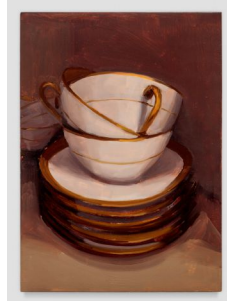

Carrie Mae Smith
Creamer, Servants Dining Room
2022
Oil on Mylar mounted on panel
12h x 9w inches
30.48h x 22.86w cm
CS-152

Carrie Mae Smith
Two Blue and White Bouillon Cups and Saucers
2022
Oil on Mylar mounted on panel
12h x 12w inches
30.48h x 30.48w cm
CS-153

Carrie Mae Smith
Two Espresso Cups
2022
Oil on panel
9h x 7w inches
22.86h x 17.78w cm
CS-154

Carrie Mae Smith
Lusterware Pitcher with Maiden
2022
Oil on ACM panel
(Aluminum Composite Material)
14h x 12w inches
35.56h x 30.48w cm
CS-113