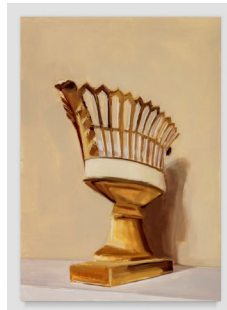

Carrie Mae Smith
Creamer, Servants Dining Room
2022
Oil on Mylar mounted on panel
12h x 9w inches
30.48h x 22.86w cm
CS-152

Carrie Mae Smith
Two Blue and White Bouillon Cups and Saucers
2022
Oil on Mylar mounted on panel
12h x 12w inches
30.48h x 30.48w cm
CS-153

Carrie Mae Smith
Two Espresso Cups
2022
Oil on panel
9h x 7w inches
22.86h x 17.78w cm
CS-154

Carrie Mae Smith
Lusterware Pitcher with Maiden
2022
Oil on ACM panel
(Aluminum Composite Material)
14h x 12w inches
35.56h x 30.48w cm
CS-113

Carrie Mae Smith
Gold Rimmed Teacups and Saucers in Jonathan's China Cupboard
2022
Oil on Mylar mounted on panel
11h x 8w inches
27.94h x 20.32w cm
CS-155

Carrie Mae Smith
Serving Dishes in China Cupboard (Hyde Hall)
2022
Oil on Mylar mounted on panel
14h x 17w inches
35.56h x 43.18w cm
CS-156