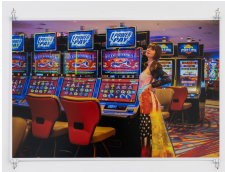

Molly Surazhsky
Croupier Realism
2022
C-print, and white clips
16h x 24w inches
(edition of 12, 2 AP)
MS-010