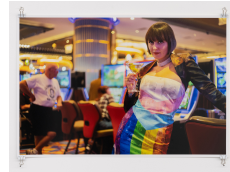

Molly Surazhsky
Caesar's Zombie Palace
2022
C-print, and white clips
16h x 24w inches
(edition of 12, 2 AP)
MS-011